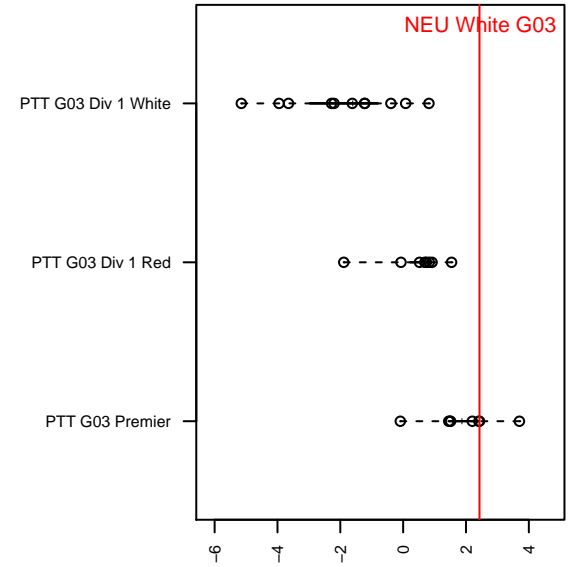

NEU White G03

Northeast United
 Portland, OR
 G03 total strength=1597
 attack=21.99 defense=11.43
 fall league = PTT G03 Premier
 spr league = PTT Win G03 Premier

alt names used:
 NEU PDX 03G White
 NEU PDX G03 WHITE (OR)
 NEU PDX 03G White

Venues played:
 2017 PCU Summer Classic U15-U16 Gold
 2017 Oswego Nike Cup Gold U15
 2017 PTT G03 Premier
 2017 PTT Winter G03 Premier

NEU White G03
 Dots are actual minus expected GF (blue circles) and GA (red triangles).
 Blue line is smoothed change in attack strength. Red is smoothed change in defense strength.

**attack and defense variance (black dot)
relative to other teams
and top 10 in region**

**attack and defense rating
relative to others at age
and all opponents in last 13 months**

Performance relative to 13 month average